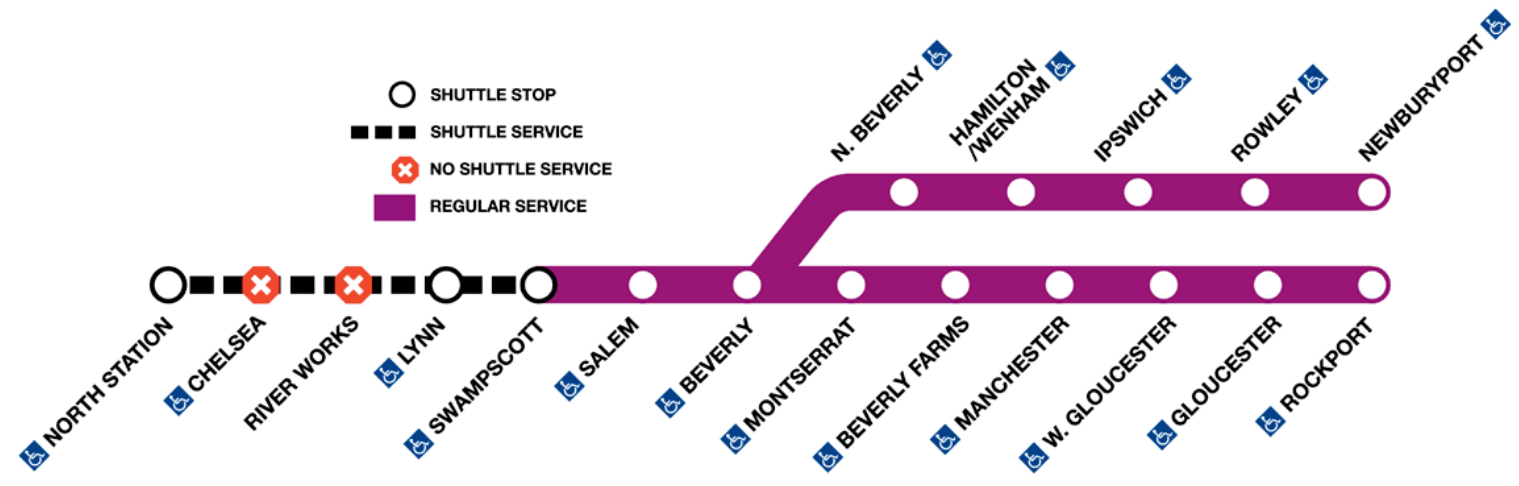

**NEWBURYPORT/ROCKPORT LINE**

**Diversion Schedule**  
Effective March 9-10 & March 30-31

Buses replace weekend train service between Swampscott and North Station to allow for signal improvement work. Normal train service will operate between Newburyport/Rockport and Swampscott.